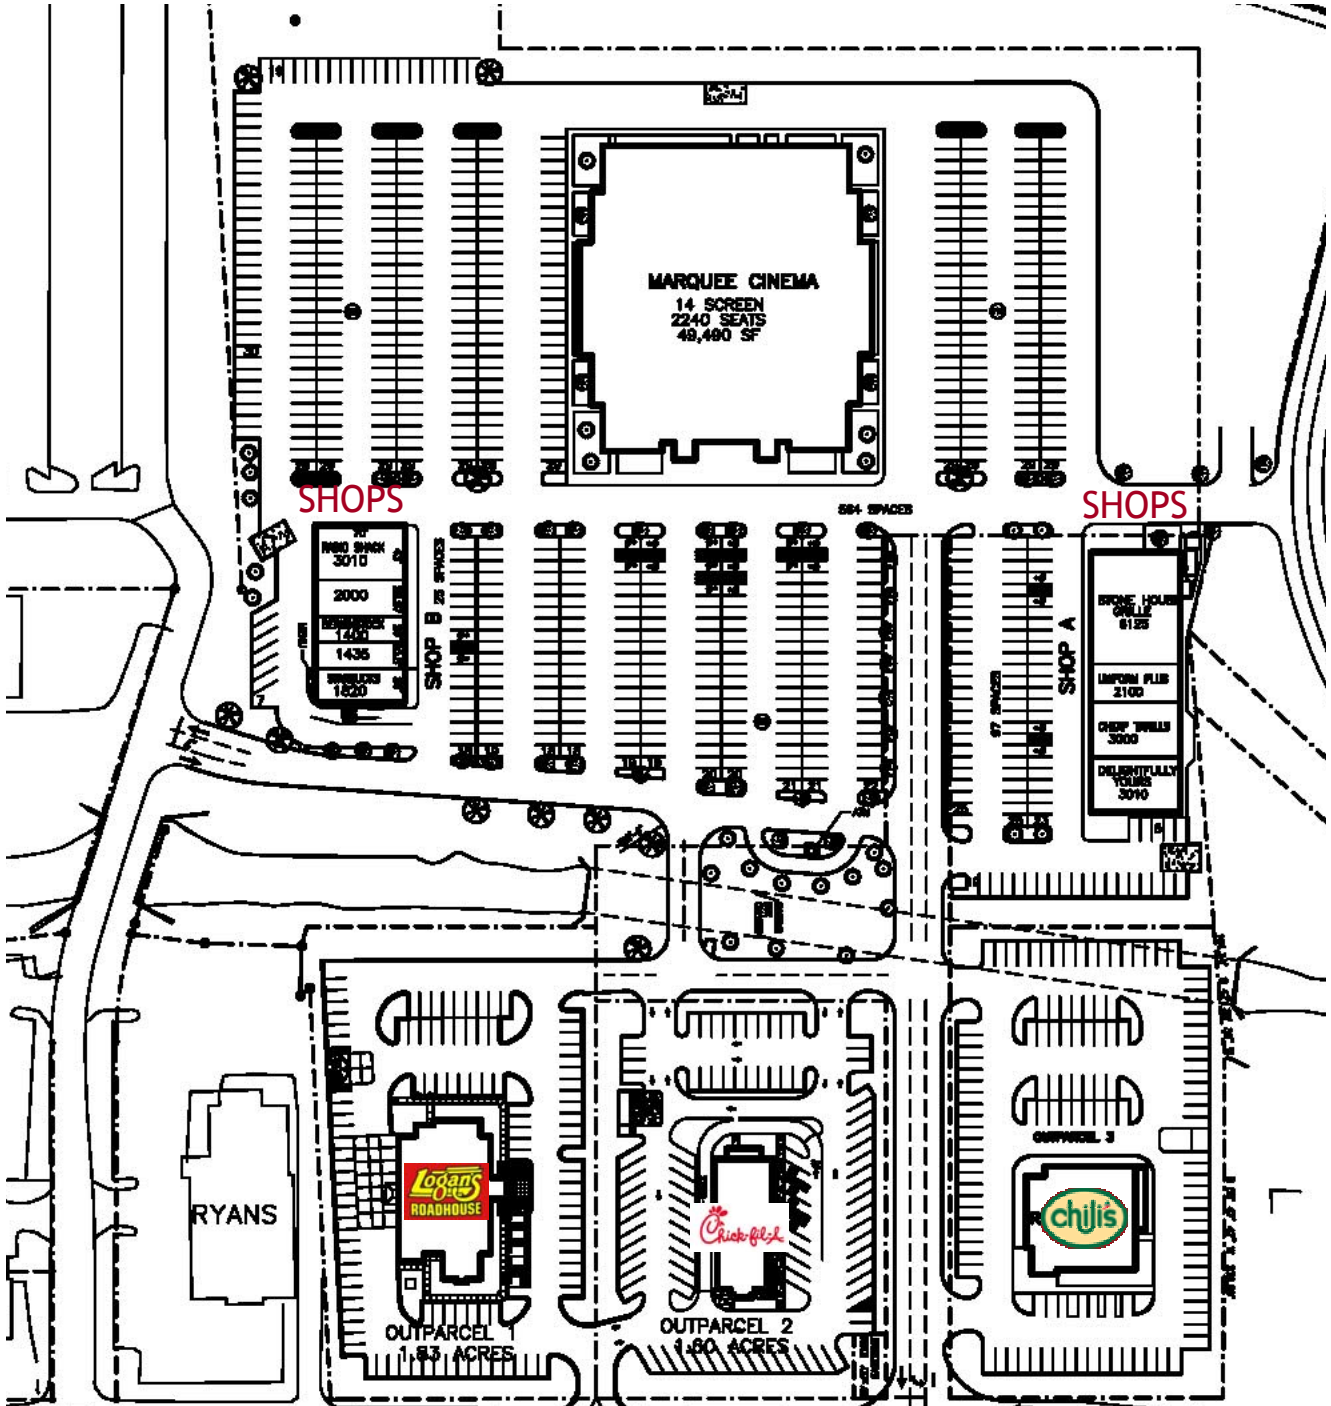

# Beckley Galleria

Beckley, WV

US HIGHWAY 19 28,000 ADT

TURN LANE U.S. ROUTE 19 EISENHOWER DRIVE

AL  
SS

SITE PLAN

WOODS CHAIRING CENTER